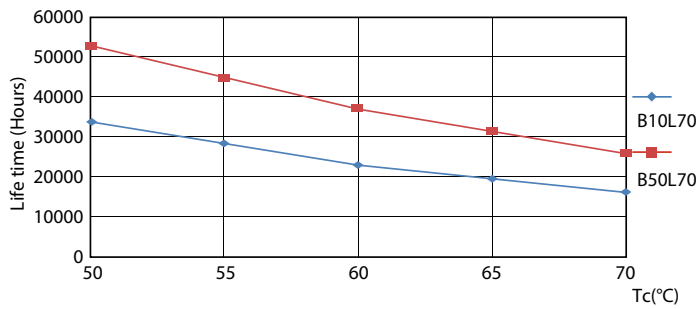

CorePro LEDtube MainsFit T8

Photometric data

Lifetime

8-5W G13