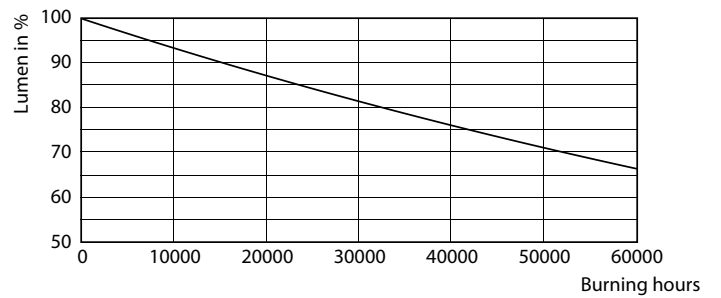

CorePro LEDtube MainsFit T8

Photometric data

Lifetime