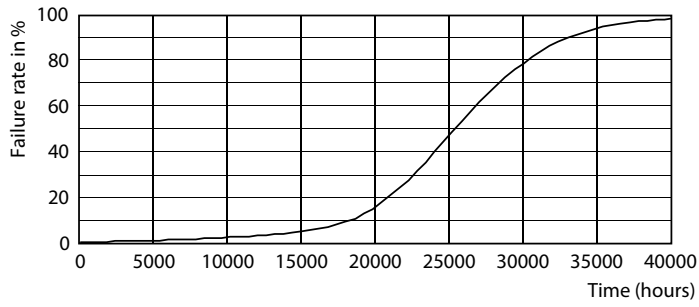

General Information	
Cap-Base	E26 [Single Contact Medium Screw]
Nominal Lifetime (Nom)	25000 h
Switching Cycle	25000X
Technical Type	14-120W

Light Technical	
Color Code	850 [CCT of 5000K]
Beam Angle (Nom)	25 °
Initial lumen (Nom)	1200 lm
Luminous Flux (Rated) (Nom)	1200 lm
Luminous Intensity (Nom)	6000 cd
Color Designation	Daylight
Rated Beam Angle	25 °
Correlated Color Temperature (Nom)	5000 K
Luminous Efficacy (rated) (Nom)	85.00 lm/W
Color Consistency	<6
Color Rendering Index (Nom)	80
LLMF At End Of Nominal Lifetime (Nom)	70 %

Dimensional drawing

Classic PAR38 120V 14-120W 1200lm 25D 50

Product	D	C
14PAR38/LED/850/F25/DIM/ULW/120V 6/1FB	122 mm	134 mm

Photometric data

14-120W E26 PAR38 25D 850 5000K

14-120W E26 PAR38

PAR38 LED

Lifetime