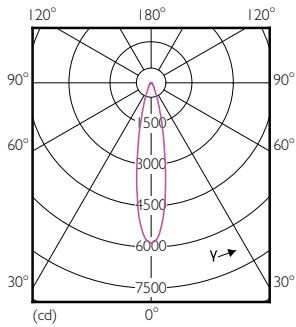

General Information	
Cap-Base	E26 [Single Contact Medium Screw]
Nominal Lifetime (Nom)	25000 h
Switching Cycle	25000X
Technical Type	14-120W

Light Technical	
Color Code	850 [CCT of 5000K]
Beam Angle (Nom)	25 °
Initial lumen (Nom)	1200 lm
Luminous Flux (Rated) (Nom)	1200 lm
Luminous Intensity (Nom)	6000 cd
Color Designation	Daylight
Rated Beam Angle	25 °
Correlated Color Temperature (Nom)	5000 K
Luminous Efficacy (rated) (Nom)	85.00 lm/W
Color Consistency	<6
Color Rendering Index (Nom)	80
LLMF At End Of Nominal Lifetime (Nom)	70 %

Dimensional drawing

Classic PAR38 120V 14-120W 1200lm 25D 50

Product	D	C
14PAR38/LED/850/F25/DIM/ULW/120V 6/1FB	122 mm	134 mm

Photometric data

14-120W E26 PAR38 25D 850 5000K

14-120W E26 PAR38

PAR38 LED

Lifetime