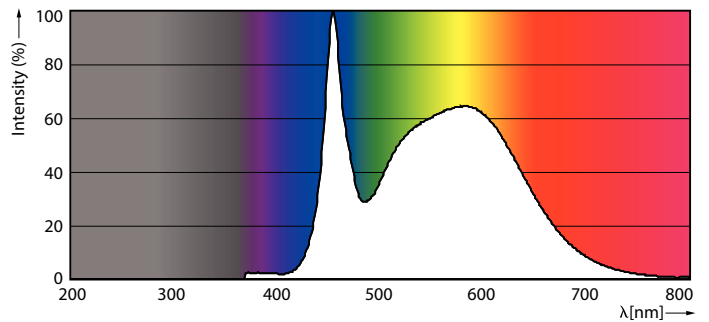

General Information	
Cap-Base	E26 [Single Contact Medium Screw]
Nominal Lifetime (Nom)	25000 h
Switching Cycle	25000X
Technical Type	14-120W

Light Technical	
Color Code	850 [CCT of 5000K]
Beam Angle (Nom)	25 °
Initial lumen (Nom)	1200 lm
Luminous Flux (Rated) (Nom)	1200 lm
Luminous Intensity (Nom)	6000 cd
Color Designation	Daylight
Rated Beam Angle	25 °
Correlated Color Temperature (Nom)	5000 K
Luminous Efficacy (rated) (Nom)	85.00 lm/W
Color Consistency	<6
Color Rendering Index (Nom)	80
LLMF At End Of Nominal Lifetime (Nom)	70 %

Dimensional drawing

Classic PAR38 120V 14-120W 1200lm 25D 50

Product	D	C
14PAR38/LED/850/F25/DIM/ULW/120V 6/1FB	122 mm	134 mm

Photometric data

14-120W E26 PAR38 25D 850 5000K

14-120W E26 PAR38

PAR38 LED

Lifetime