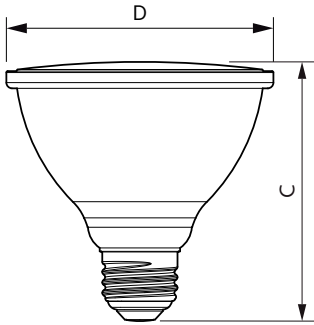

General Information	
Cap-Base	E26 [Single Contact Medium Screw]
Nominal Lifetime (Nom)	25000 h
Switching Cycle	25000X
Technical Type	14-120W

Light Technical	
Color Code	850 [CCT of 5000K]
Beam Angle (Nom)	25 °
Initial lumen (Nom)	1200 lm
Luminous Flux (Rated) (Nom)	1200 lm
Luminous Intensity (Nom)	6000 cd
Color Designation	Daylight
Rated Beam Angle	25 °
Correlated Color Temperature (Nom)	5000 K
Luminous Efficacy (rated) (Nom)	85.00 lm/W
Color Consistency	<6
Color Rendering Index (Nom)	80
LLMF At End Of Nominal Lifetime (Nom)	70 %

Dimensional drawing

Classic PAR38 120V 14-120W 1200lm 25D 50

Product	D	C
14PAR38/LED/850/F25/DIM/ULW/120V 6/1FB	122 mm	134 mm

Photometric data

14-120W E26 PAR38 25D 850 5000K

14-120W E26 PAR38

PAR38 LED

Lifetime