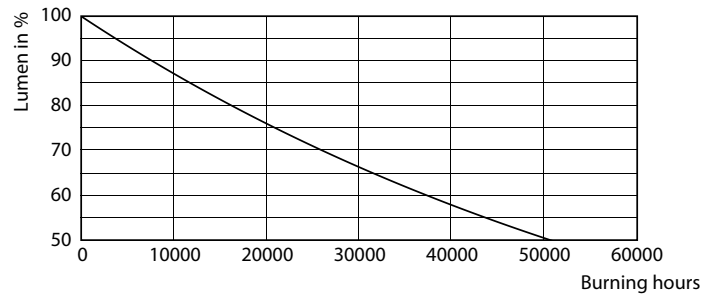

General Information	
Cap-Base	E26 [Single Contact Medium Screw]
Nominal Lifetime (Nom)	25000 h
Switching Cycle	25000X
Technical Type	14-120W

Light Technical	
Color Code	850 [CCT of 5000K]
Beam Angle (Nom)	25 °
Initial lumen (Nom)	1200 lm
Luminous Flux (Rated) (Nom)	1200 lm
Luminous Intensity (Nom)	6000 cd
Color Designation	Daylight
Rated Beam Angle	25 °
Correlated Color Temperature (Nom)	5000 K
Luminous Efficacy (rated) (Nom)	85.00 lm/W
Color Consistency	<6
Color Rendering Index (Nom)	80
LLMF At End Of Nominal Lifetime (Nom)	70 %

Dimensional drawing

Classic PAR38 120V 14-120W 1200lm 25D 50

Product	D	C
14PAR38/LED/850/F25/DIM/ULW/120V 6/1FB	122 mm	134 mm

Photometric data

14-120W E26 PAR38 25D 850 5000K

14-120W E26 PAR38

PAR38 LED

Lifetime