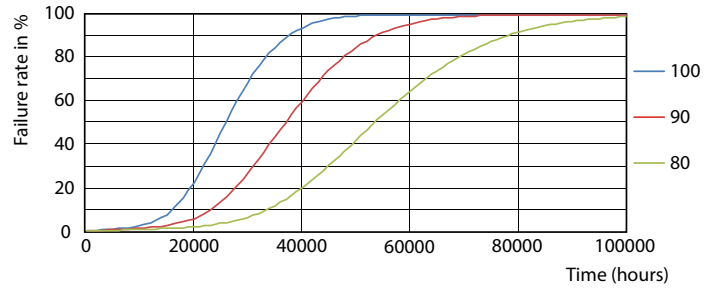

LED InstantFit Lamps

Lifetime

LEDtube PLC/T 12W G24Q 827-840 32H-32V DIM