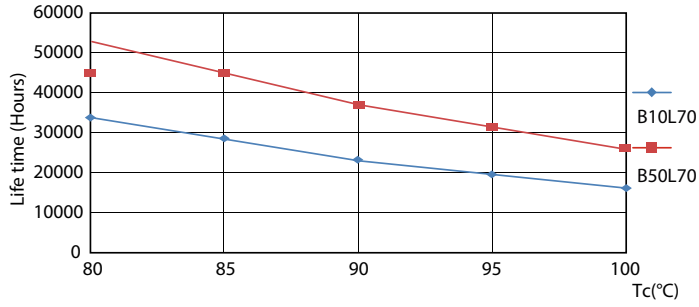

LED InstantFit Lamps

Lifetime

LEDtube PLC/T 12W G24Q 827-840 32H-32V DIM