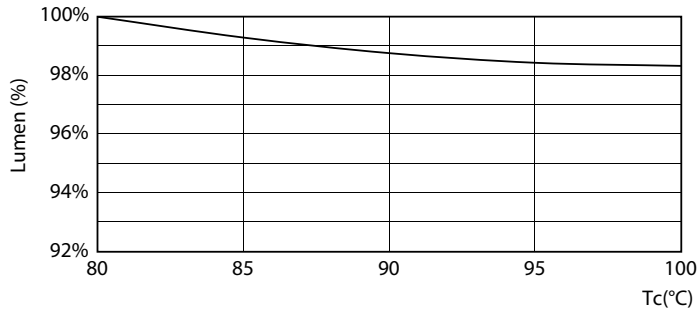

LEDtube PLC/T 12W G24Q 827-840 32H-32V DIM

LEDtube PLC/T 12W G24Q 827-840 32H DIM