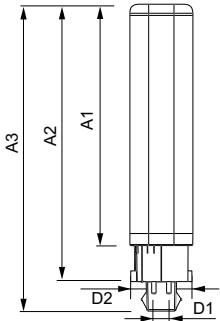

Product Data	
Order product name	12PLC/T LED/32H/840/IF/4P/DIM 1PK 10/1
EAN/UPC - Product	046677476090
Order code	476093
Numerator - Quantity Per Pack	1
Numerator - Packs per outer box	10
Material Nr. (12NC)	929001820004
Net Weight (Piece)	0.082 kg

Dimensional drawing

PLED 120V 12-32W 1450lm 4000K G24/Gx24

Product	D1	D2	A1	A2	A3
12PLC/T	24.3 mm	28.4 mm	128.8 mm	148 mm	163.6 mm
LED/32H/840/IF/4P/DIM 1PK					
10/1					

Photometric data

LEDtube PLC 400mm 16-5W 2G11 840 2100lm