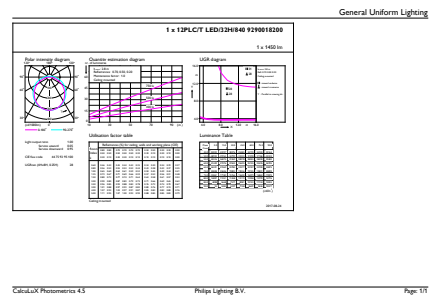

Dimensional drawing

PLED 120V 12-32W 1450lm 4000K G24/Gx24

Product	D1	D2	A1	A2	A3
12PLC/T	24.3 mm	28.4 mm	128.8 mm	148 mm	163.6 mm
LED/32H/840/IF/4P/DIM 1PK					
10/1					

Photometric data

LEDtube PLC 400mm 16-5W 2G11 840 2100lm