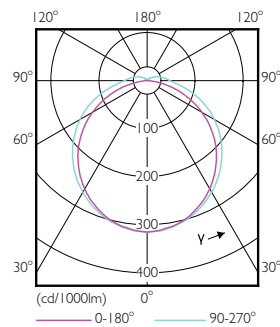

Dimensional drawing

PLED 120V 12-32W 1450lm 4000K G24/Gx24

Product	D1	D2	A1	A2	A3
12PLC/T	24.3 mm	28.4 mm	128.8 mm	148 mm	163.6 mm
LED/32H/840/IF/4P/DIM 1PK					
10/1					

Photometric data

LEDtube PLC 400mm 16-5W 2G11 840 2100lm