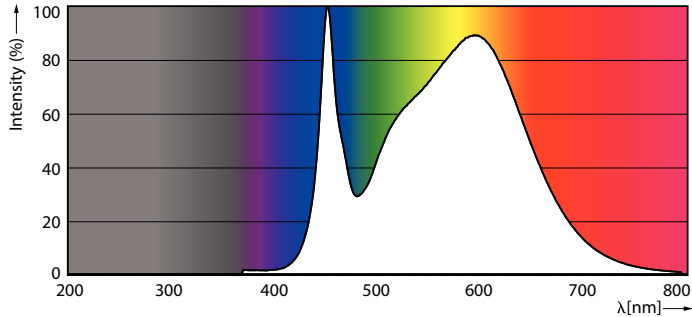

Photometric data

LEDtube PLC 400mm 16-5W 2G11 840 2100lm