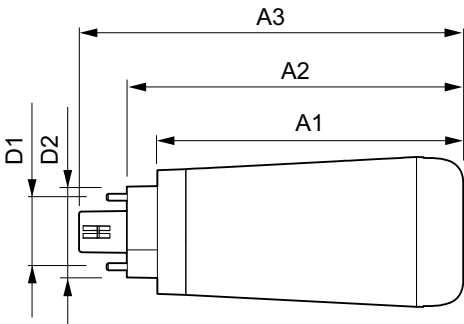

LED InstantFit Lamps

Numerator - Packs per outer box	10
Material Nr. (12NC)	929001820104
Net Weight (Piece)	0.082 kg

Warnings and Safety

- Philips LED T8 InstantFit lamps will only operate properly on compatible instant-start ballasts. Please refer to the Philips LED T8 InstantFit Installation Guide, which can be obtained through your local Philips Sales Representative, or visit www.philips.com/tled

Dimensional drawing

PLED 120V 12-32W 1350lm 2700K G24/Gx24

Product	D1	D2	A1	A2	A3
12PLC/T LED/32V/827/IF/4P/DIM	24.3 mm	29 mm	99.9 mm	109.9 mm	125.5 mm
1PK 10/1