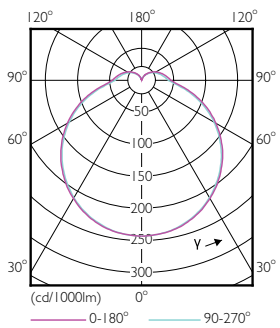

LEDtube PLC/T 12W G24Q 827 32V DIM