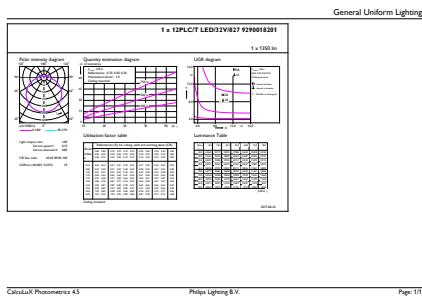

Photometric data

LEDtube PLC/T 12W G24Q 827 32H-32V DIM