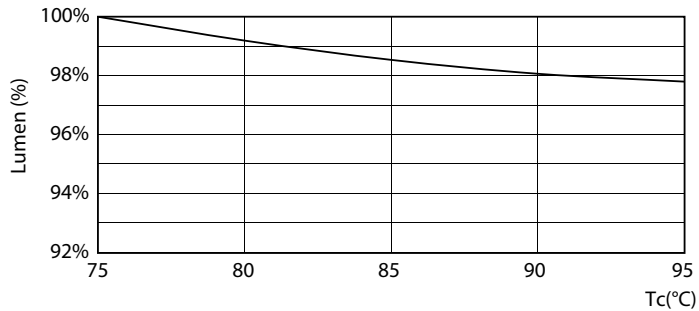

LEDtube PLC/T 12W G24Q 827-840 32H-32V DIM

LEDtube PLC/T 12W G24Q 827-840 32V DIM