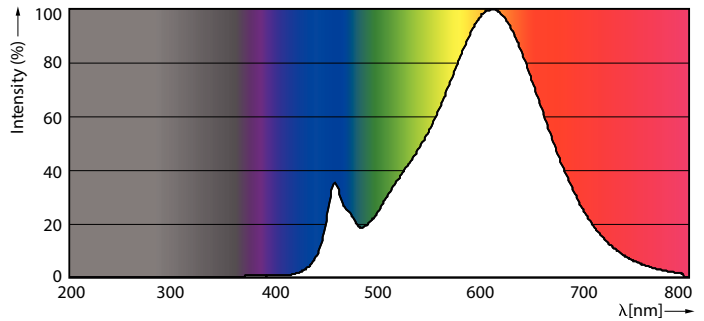

Photometric data

LEDtube PLC/T 12W G24Q 827 32H-32V DIM