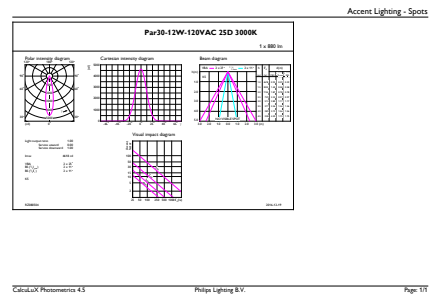

Photometric data

PAR38 120V 17-90W 1200lm 8D 3000K E26 D