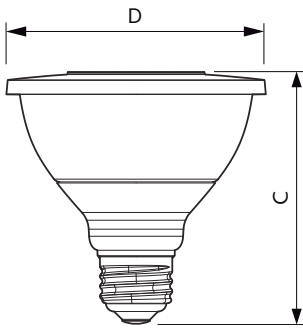

PAR30/PAR20 LED

Warnings and Safety

- Suitable for use in damp locations.
- Not for use in totally enclosed luminaires.
- Before replacing, turn off power and let lamp cool to avoid electrical shock or burn.
- CAUTION: Risk of electric shock— do not use where directly exposed to water
- NOTES: This device complies with Part 18 of the FCC rule. This product may cause interference with other devices. If interference occurs, change the location of the products involved. This RFLD device complies with Canadian ICES-005.

Dimensional drawing

PAR30S 120V 12-75W 25D 3000K E26 D WH

Product	D	C
12PAR30S/EXPERTCOLOR RETAIL/F25/930/DIM	94.8 mm	93.1 mm