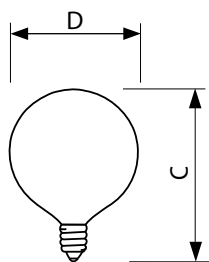

Product data

• General Information

Cap-Base	Candelabra [Candelabra]
Bulb Shape	G-16 1/2
Operating Position	Base Down +/- 90 D [Base Down +/- 90 D]
Main Application	Decorative
Gas Filling	VACUUM

• Light Technical

Initial lumen (Nom)	200 lm
---------------------	--------

• Operating and Electrical

Power (Rated) (Nom)	25 W
Voltage (Nom)	120 V

• Mechanical and Housing

Bulb Finish	Clear (CL)
Cap-Base Information	Aluminium [Aluminium Cap]
Filament Shape	C-7A [Ring]

• Product Data

Order product name	BC25G16-1/2C/CL/LL 120V
EAN/UPC - Product	50046677168457
Order code	168450
Numerator - Quantity Per Pack	1
Numerator - Packs per outer box	6
Material Nr. (12NC)	925244536303
Net Weight (Piece)	0.500 g

PHILIPS

Dimensional drawing

25W E12 120V G16 1/2 CL

Product

BC25G16-1/2C/CL/LL 120V

E12, G16 1/2

© 2015 Philips Lighting Holding B.V.
All rights reserved.

Specifications are subject to change without notice. Trademarks are the property of Koninklijke Philips N.V. (Royal Philips) or their respective owners.