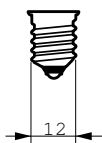

Product data

• General Information

Cap-Base	Candelabra [Candelabra]
Bulb Shape	G-16 1/2
Operating Position	Base Down +/- 90 D [Base Down +/- 90 D]
Main Application	Decorative
Gas Filling	VACUUM

• Light Technical

PHILIPS

Dimensional drawing

25W E12 120V G16 1/2 CL

Product

BC25G16-1/2C/CL/LL 120V

E12, G16 1/2

© 2015 Philips Lighting Holding B.V.
All rights reserved.

Specifications are subject to change without notice. Trademarks are the property of Koninklijke Philips N.V. (Royal Philips) or their respective owners.